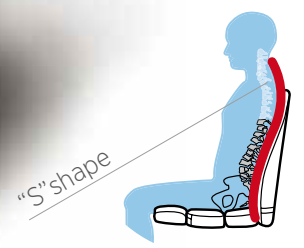

Lowback Backrest Support

Fabric: open weave, non-allergenic brushed nylon

Core: three grades of high-resilient urethane foam

Frame: impact resistant polycarbonate biomechanically moulded

Transforms ordinary chairs into ergonomically correct seating

Removable, adjustable lumbar pad

An award-winning portable backrest that transforms ordinary chairs into ergonomically correct seating to provide relief from back pain.

Unlike ordinary "L" shaped chairs, the "S" shape of this backrest moulds the spine into a more anatomically correct position, helping to enhance overall posture by supporting proper spinal alignment.

- lightweight and portable; includes elastic positioning straps and handle
- unique polycarbonate frame with polyurethane foam gently support natural spine contours

- removable and adjustable lumbar pad for additional, customisable back support
- hypoallergenic brushed nylon cover can be removed and sponge washed
- helps prevent fatigue, provide relief from pain aggravated by poor posture and ease pain caused by spinal disc problems and sciatica