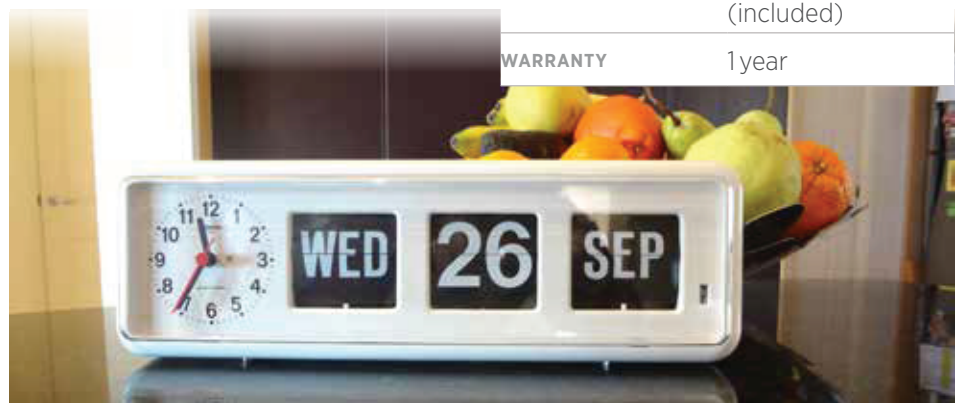

Orientation Clocks

A range of highly visible and easy to read clocks, aimed to assist dementia sufferers and those with cognitive impairment

Memory loss is often the first symptom to appear in someone suffering from dementia or other cognitive impairment. Use of orientation clocks may assist with this problem. These devices are suited to people with varying degrees of cognitive impairment with the need to be reminded of the day, time or date.

Long Calendar Clock

This stylish, long rectangular calendar clock with extra large display can be wall mounted or placed on any flat surface.

Great for any room in the home, the clock has a large digital 'flip card' display that can still be read under fluorescent lighting (a common problem with clocks that use LCD or Liquid Crystal Display).

CODE	BQ38
DIMENSIONS	H 110 mm W 330 mm D 75 mm
CHARACTER HEIGHT	35 mm
WEIGHT	0.61 kg
BATTERY	1 x C battery (included)
WARRANTY	1 year

Wall Clock with Calendar

This easy to read Wall Clock with Calendar features a large clock-face with traditional hands and large day / date.

Easy to read up to 15 metres away, the clock uses traditional hands to tell the time. The day and date is a flip card display, that can still be read even under fluorescent lighting (a common problem with clocks that use LCD).