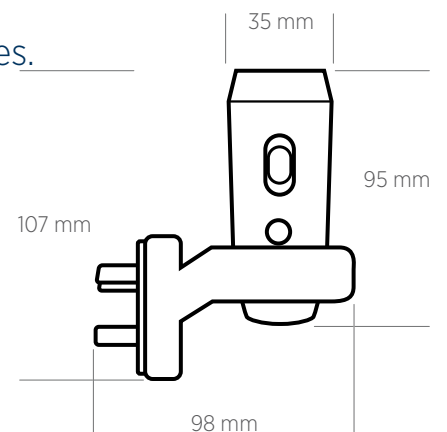

CODE NL-UNL2

WARRANTY 1 year

MADE IN CHINA

Phone 1300 734 862
support@patienthandling.com.au